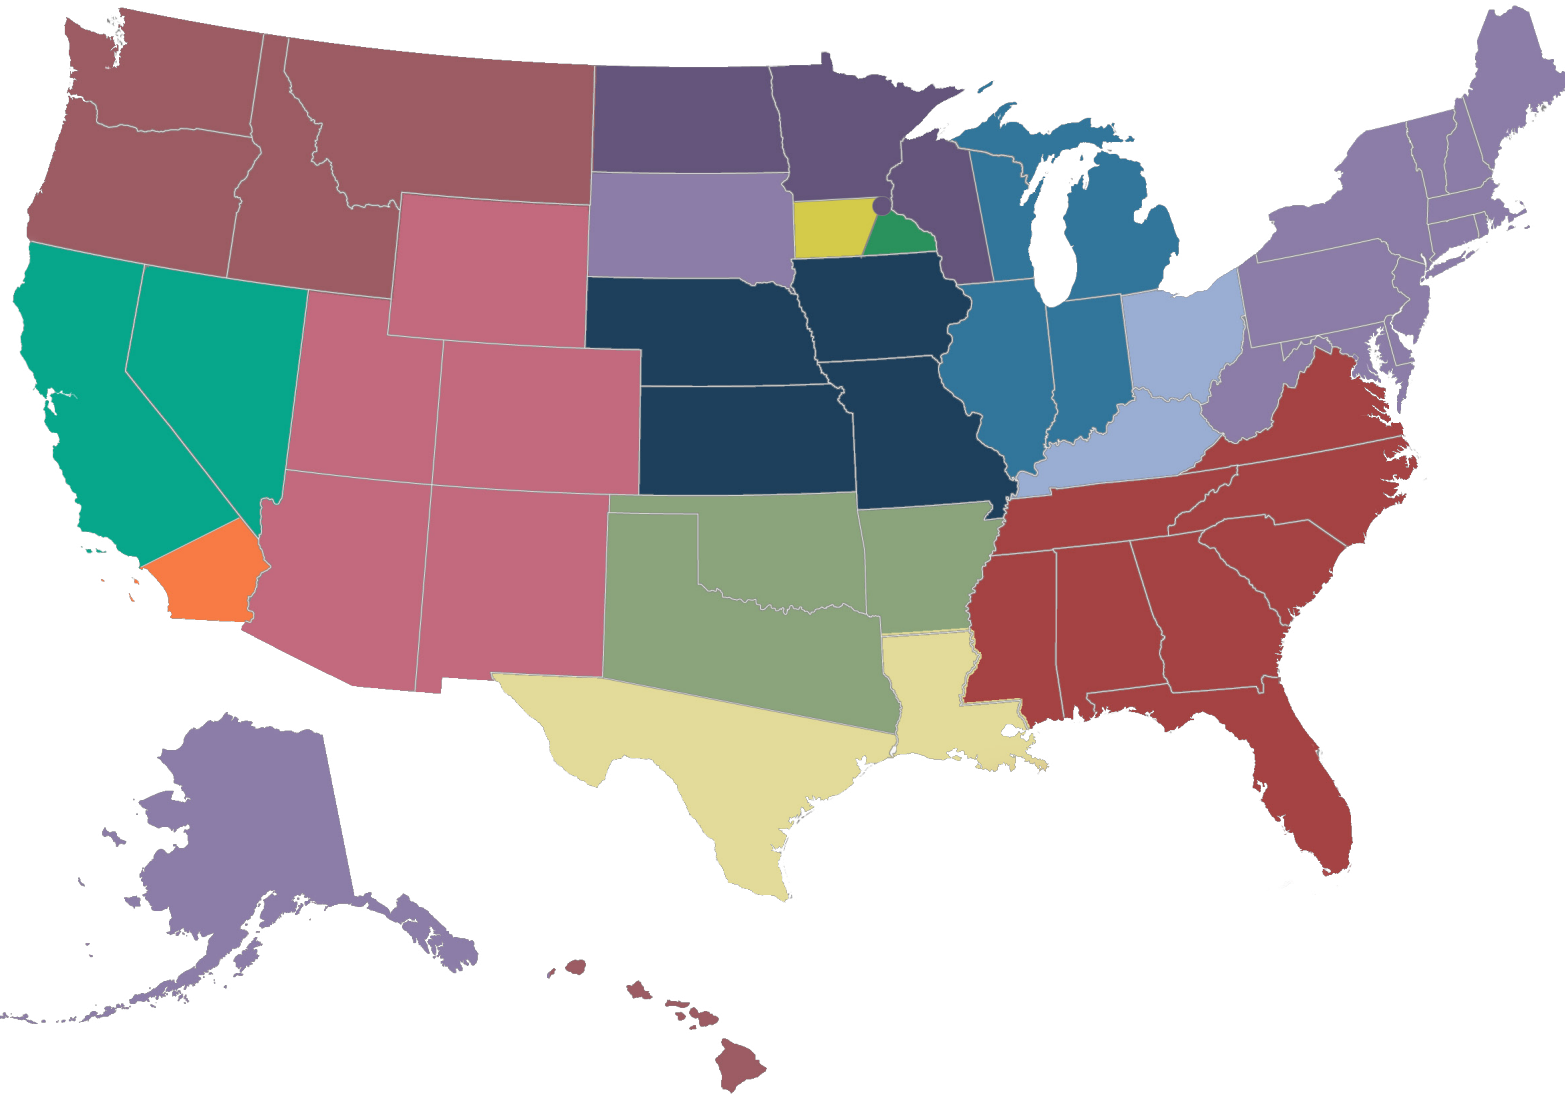

FY25Q2 LAPP Tannehill District Sales Manager Territory Map

North

- Sales (SD, NY, MA, DE, VT, RI, CT, PA, WV, VA, NH, NJ, MD)
- Betty Kirklin (IA, KS, MO, NE)
- Magdalena Grela (IL, IN, MI, Eastern WI)
- John Lambert (Southeast MN)
- Ryan Boegeman (Southwest MN)
- Jon Bush (ND, Western WI, Northern MN)
- Rob Peterangelo (OH, KY)

South

- Bryan Lawton (AK, WA, OR, ID, MT, NV, HI, Northern CA)
- Kaleb Futral (MS, NC, SC, TN, VA, AL, FL, GA)
- Eric Burress (OK, AR, Northern TX)
- Scott Upton (LA, Southern TX)
- Marc Tousignant (NV, Northern CA)
- Jaime Martinez (Southern CA, maquilas de Mexico)
- Mike Segura (UT, WY, AZ, CO, NM, maquilas de Mexico)