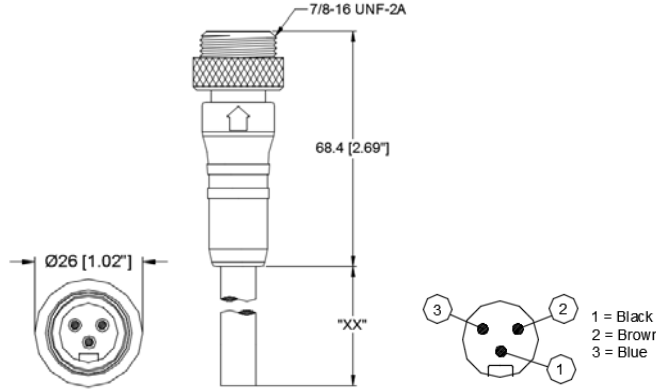

Drawings

End 1

End 2

Technical Data

Cordage Construction		Diameters (In)
Cordage Part Number	107	
Component 1	3 COND	
a) Conductor	18 (41/34) AWG Bare Copper	0.043
b) Insulation	0.010" Wall, Nom. PVC, Semi Rigid	0.063
Insulation Colors	Black, Brown & Blue	
Jacket	0.037" Wall, Nom. TPE	0.216
a) Color(s)	YELLOW	
Cord Configuration		
End 1	Mini Male 7/8", External Threads	
End 2	Mini Female 7/8" 90 Degree	
Insert	Yellow TPU	
Mold Color	Yellow TPU	
Contact	Copper Alloy, Gold over Silver plated	

Issue: 1 Issue Date: 7/29/2016 Effective Date: 7/29/2016