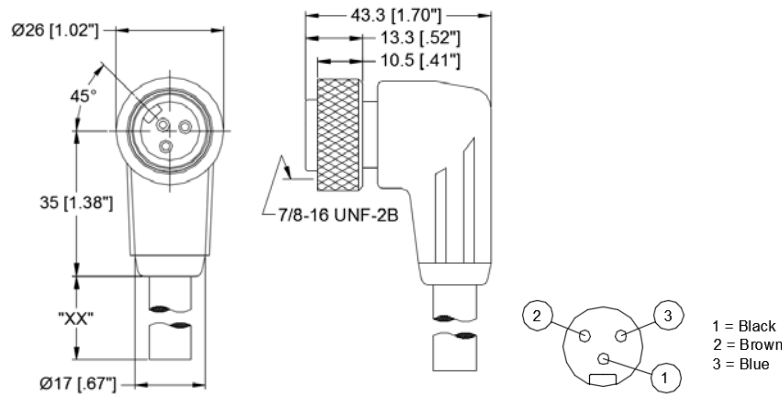

Technical Data

Cordage Construction		Diameters (In)
Cordage Part Number	107	
Component 1	3 COND	
a) Conductor	18 (41/34) AWG Bare Copper	0.043
b) Insulation	0.010" Wall, Nom. PVC, Semi Rigid	0.063
Insulation Colors	Black, Brown & Blue	
Jacket	0.037" Wall, Nom. TPE	0.216
a) Color(s)	YELLOW	
Cord Configuration		
End 1	Mini Male 7/8", External Threads	
End 2	Mini Female 7/8" 90 Degree	
Insert	Yellow TPU	
Mold Color	Yellow TPU	
Contact	Copper Alloy, Gold over Silver plated	

Issue: 1 Issue Date: 7/29/2016 Effective Date: 7/29/2016