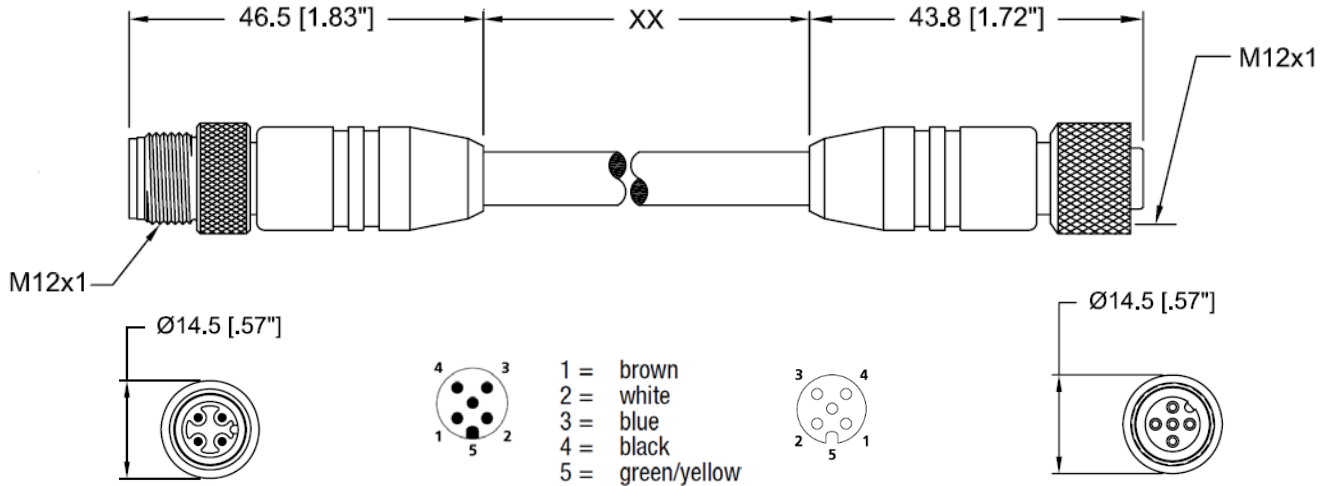

Drawings

Technical Data

Issue: 1 Issue Date: 7/29/2016 Effective Date: 7/29/2016

Cordage Construction		Diameters (In)
Cordage Part Number	102	
Component 1	5 COND	
a) Conductor	22 (26/36) AWG Bare Copper	0.027
b) Insulation	0.010" Wall, Nom. mPPE	0.047
Insulation Colors	Black, White, Brown, Blue & Green/Yellow	
Jacket	0.040" Wall, Nom. PUR, Zero Halogen	0.213
a) Color(s)	SLATE	
Cord Configuration		
End 1	M12-A Male	
End 2	M12-A Female	
Insert	Black TPU	
Mold Color	Black TPU	
Contact	Copper Alloy, Gold plated	
Coupling Nut	Copper Alloy, Nickel plated	
O-Ring	FKM	
Available Lengths	0.6, 1, 3, 5, 10, 15, 20 Meters	
Applicable Specifications-Cable		
UL	AWM/STYLE 20549 AWM/STYLE 21959	80°C / 300 V _{RMS} 90°C / 600 V _{RMS}
CSA International	C(RU) AWM I/II A/B FT1	90°C / 600 V _{RMS}