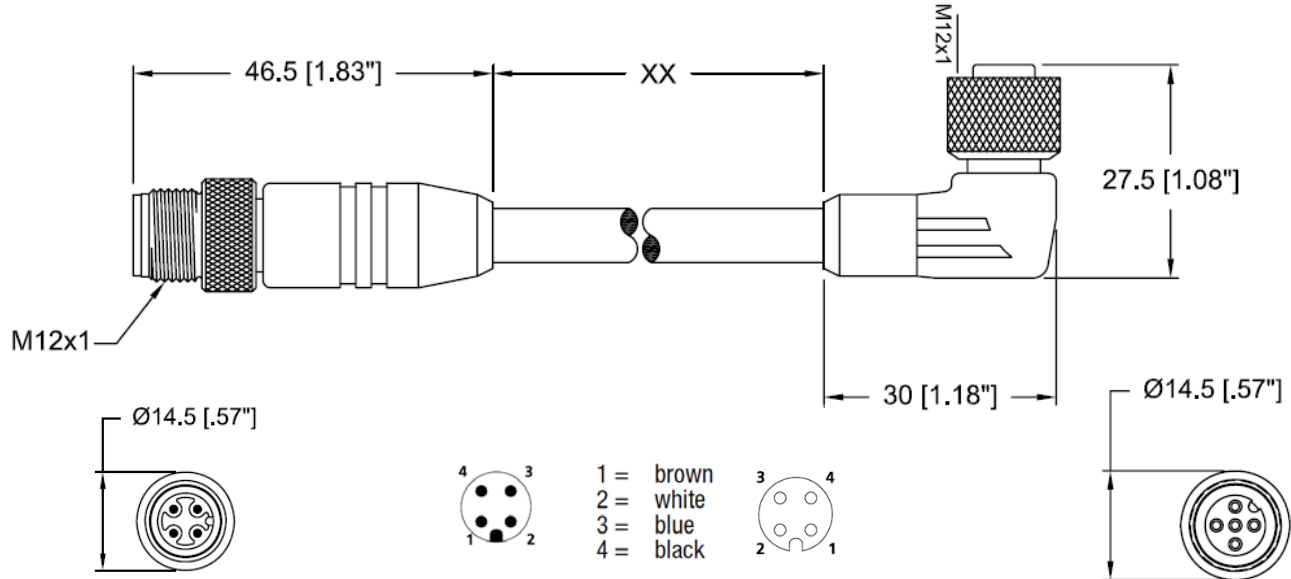

Drawings

Technical Data

Cordage Construction		Diameters (In)
Cordage Part Number	101	
Component 1	4 COND	
a) Conductor	22 (26/36) AWG Bare Copper	0.027
b) Insulation	0.010" Wall, Nom. mPPE	0.047
Insulation Colors	Black, White, Brown & Blue	
Jacket	0.040" Wall, Nom. PUR, Zero Halogen	0.200
a) Color(s)	SLATE	
Cord Configuration		
End 1	M12-A Male	
End 2	M12-A Female, 90 Degree	
Insert	Black TPU	
Mold Color	Black TPU	
Contact	Copper Alloy, Gold plated	
Coupling Nut	Copper Alloy, Nickel plated	
O-Ring	FKM	
Available Lengths	0.6, 1, 3, 5, 10, 15, 20 Meters	
Applicable Specifications-Cable		
UL	AWM/STYLE 20549 AWM/STYLE 21959	80°C / 300 V _{RMS} 90°C / 600 V _{RMS}
CSA International	C(RU) AWM I/II A/B FT1	90°C / 600 V _{RMS}